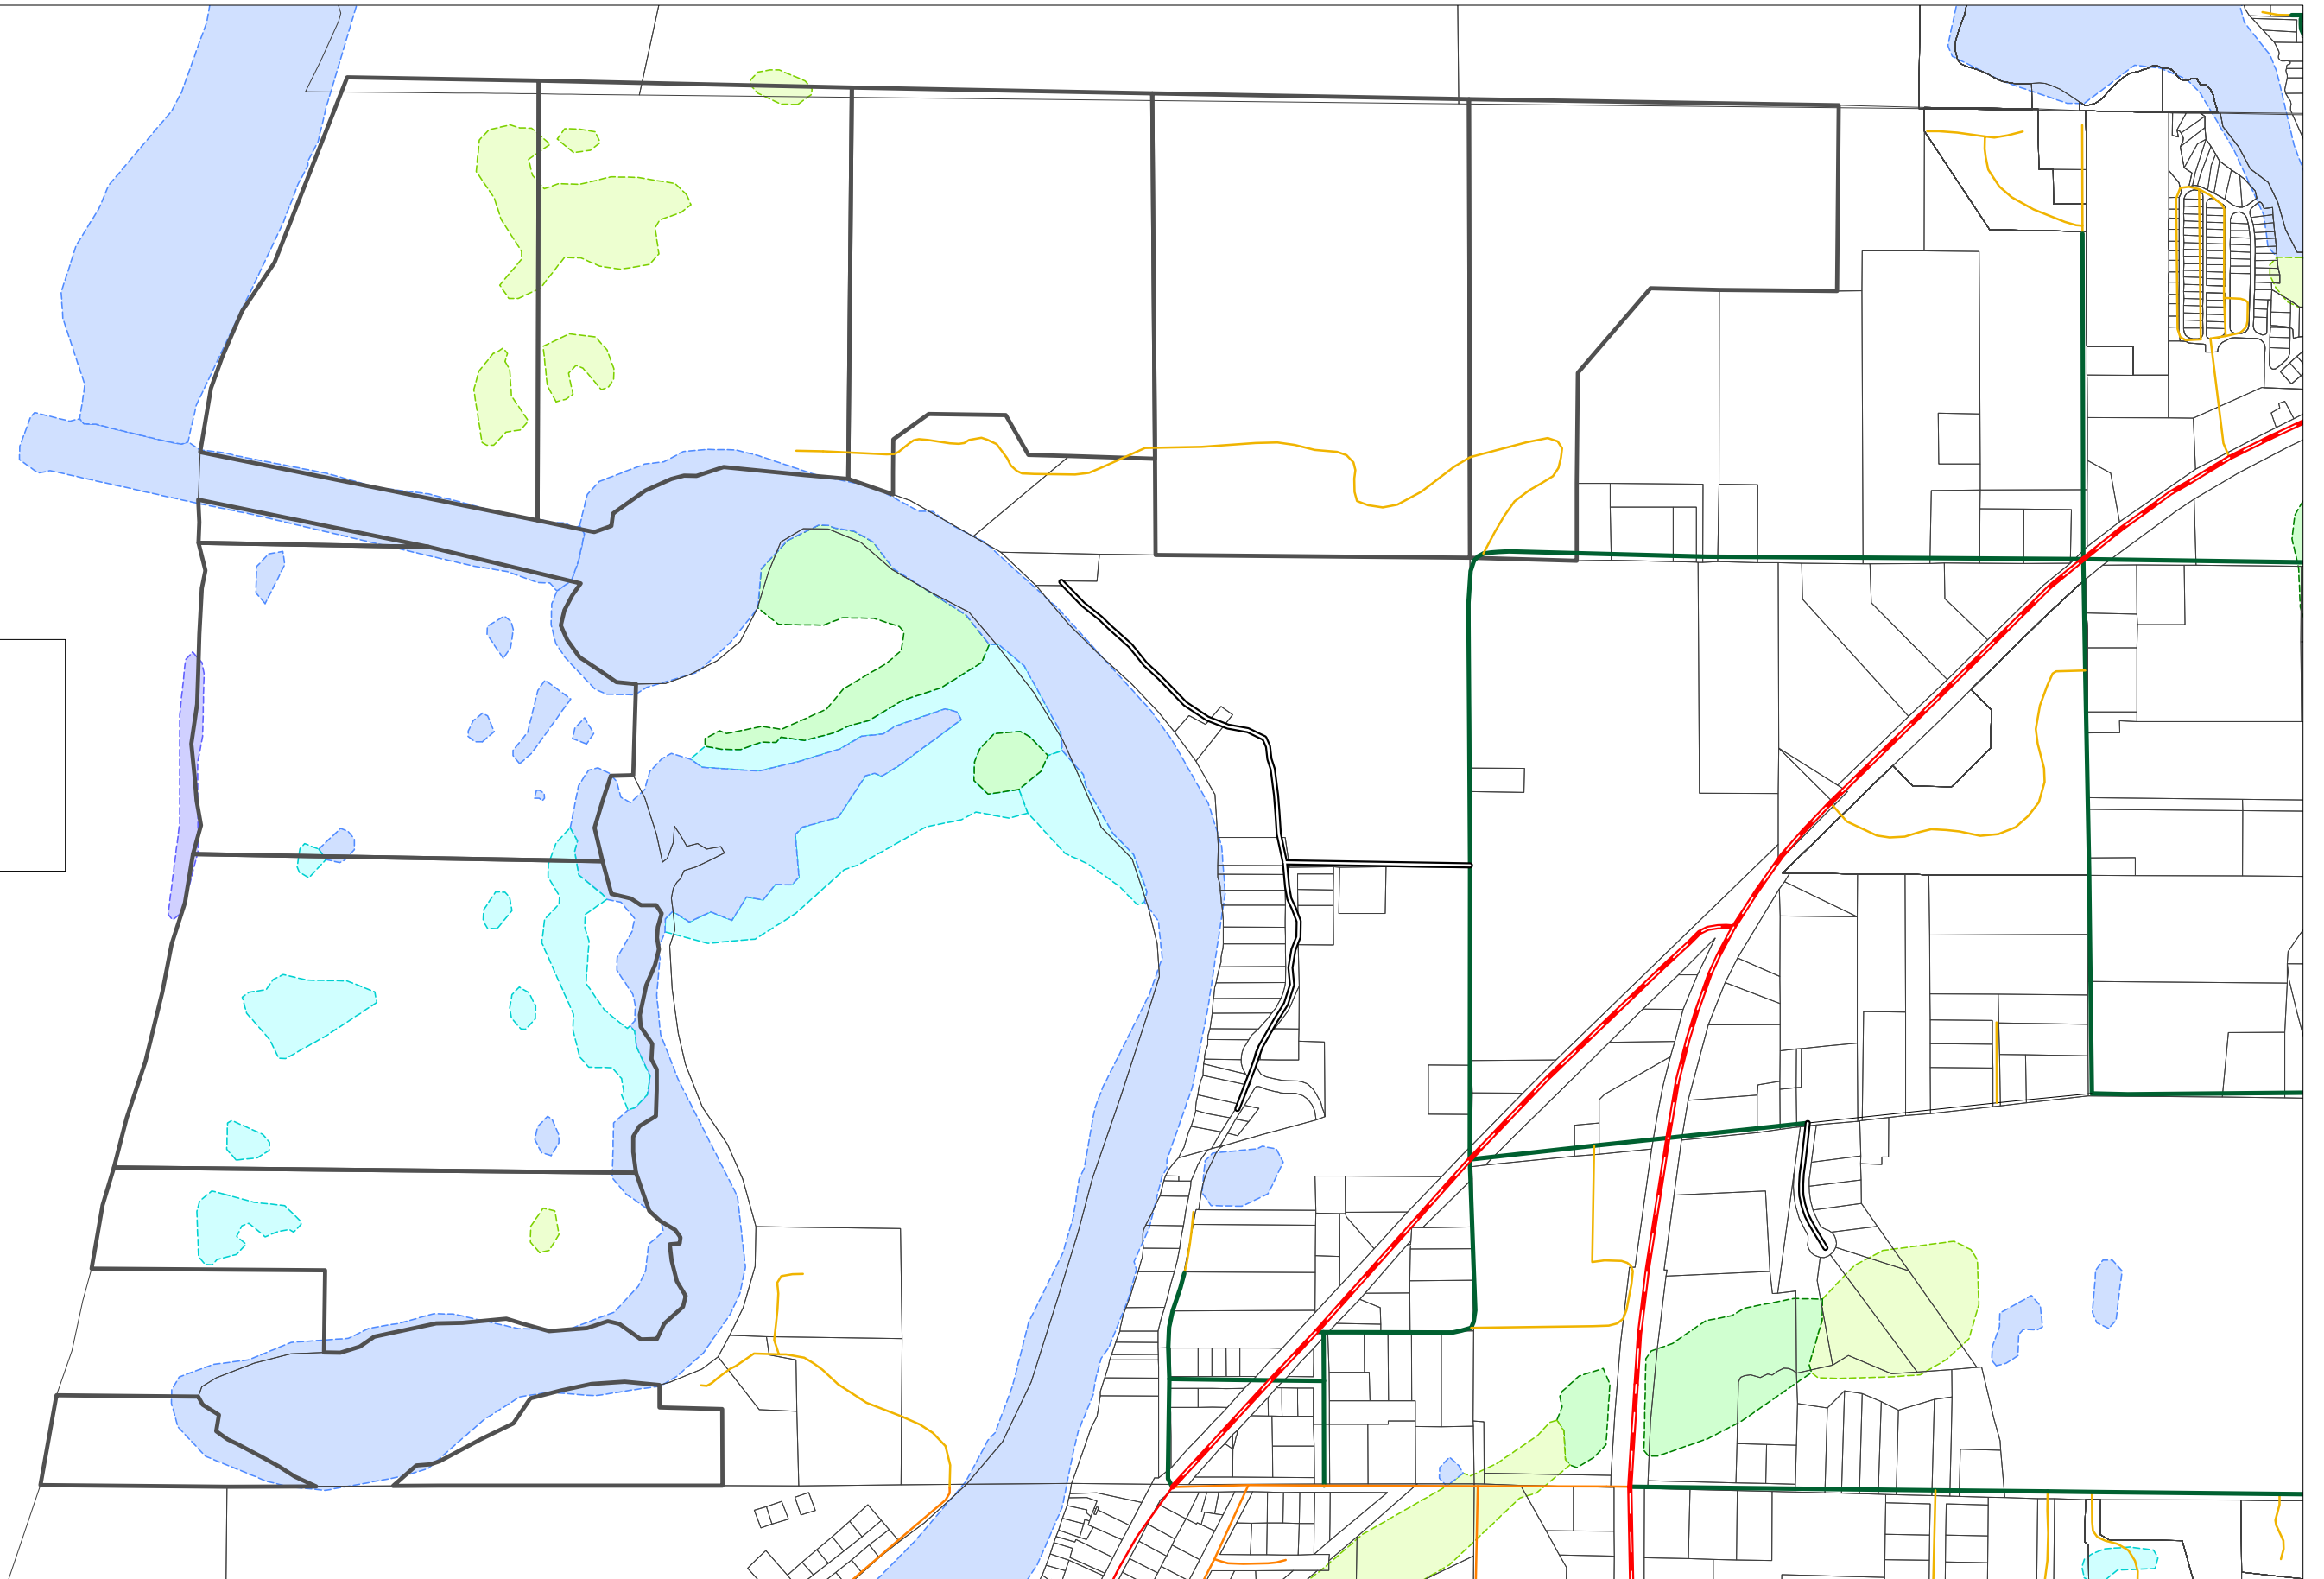

Wetlands by CLASS

- Emergent
- Forested
- Open Water/Unknown Bottom
- Scrub-Shrub
- Unconsolidated Bottom
- Unconsolidated Shore

**Denison Property
Showing NWI Wetland Areas**

Allegheny County Land Information Services assumes no liability for the conclusions drawn from the use of this data.

1 inch equals = 700 feet
Map Printed: 8/13/2008